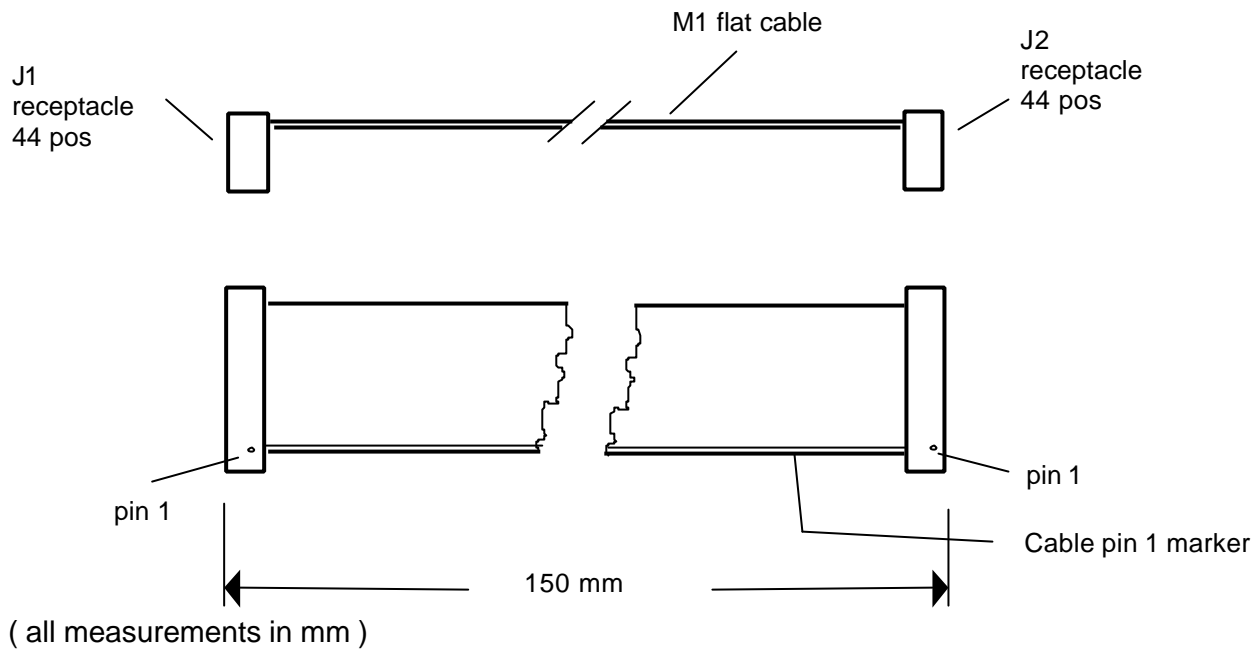

1. KAB-IDE-2MM

1.1. Mechanical Specification

1.2. Partlist

part number	manufacturer	ordering code	description
J 1	BERG	89361-144	flat cable IDC connector 2mm
J 2	BERG	89361-144	flat cable IDC connector 2mm
M 1	AMP	4-134114-4	Ribbon Cable