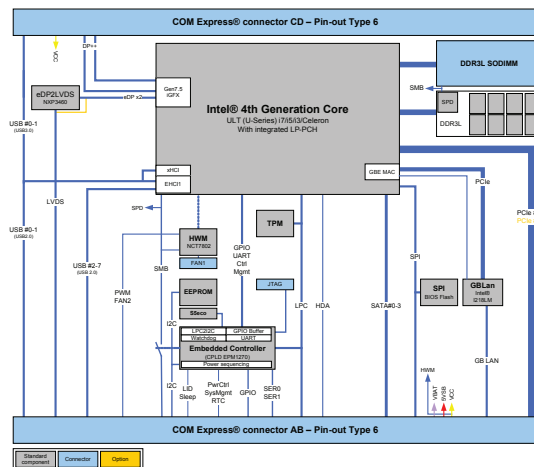

## COM EXPRESS® COMPACT TYPE 6 WITH 4TH GENERATION INTEL® CORE™ PROCESSORS

- ▶ Intel® 4th Generation Core™ i7/i5/i3/Celeron ULT series
- ▶ up to 12 GB DDR3L with 1x memory down + 1x SODIMM
- ▶ 3 independent display outputs (2x DP++ & Dual Channel LVDS)

## TECHNICAL INFORMATION

COMPLIANCE	COM Express® compact, Pin-out Type 6
DIMENSIONS (H X W X D)	95 x 95 mm
CPU	Intel® Core™ i7-4650U, Intel® Core™ i5-4300U, Intel® Core™ i3-4010U, Intel® Celeron® 2980U
CHIPSET	Intel® 8-Series LynxPoint-LP integrated in CPU
MAIN MEMORY	1x DDR3L-1600 SO-DIMM up to 8GB, 1x DDR3L-1600 memory down 2-4GB
GRAPHICS CONTROLLER	Intel® HD5000 (GT3), Intel® HD4400 (GT2), Intel® HD Graphics (GT1)
ETHERNET CONTROLLER	Intel® I218LM
ETHERNET	10/100/1000 MBit Ethernet
HARD DISK	4x SATA 6Gb/s
FLASH ONBOARD	-
PCI EXPRESS® / PCI SUPPORT	4x PCIe Gen 2.0
PANEL SIGNAL	DDI1: DP++, DDI2: DP++, DDI3: -, VGA: -, LVDS: Dual Channel 18/24bit
USB	2x USB 3.0, 6x USB 2.0
SERIAL	2x serial interface (RX/TX only)
AUGIO	Intel® High Definition Audio
COMMON FEATURES	SPI, LPC, SMB, Fast I <sup>2</sup> C, Staged Watchdog, RTC, MARS
BIOS	Phoenix Secure Core UEFI
HUMIDITY	93% relative Humidity at 40°C, non-condensing (according to IEC 60068-2-78)
OPTIONS	1x PCIe x2 additional w/o onboard LAN, eDP instead of LVDS, vPRO (AMT/TXT/AES Support)
POWER MANAGEMENT	ACPI 4.0, S5 Eco
POWER SUPPLY	8.5V – 20V Wide Range, Single Supply Power
SPECIAL FEATURES	POSCAP capacitors, Trusted Platform Module TPM 1.2, 4k Resolutions
OPERATING SYSTEM	Windows® 8, Windows® 7, WE8S, WE7, Linux, VxWorks
TEMPERATURE	Commercial temperature: 0°C to +60°C operating, -30°C to +85°C non-operating Extended temperature: -25°C to +75°C operating, -30°C to +85°C non-operating