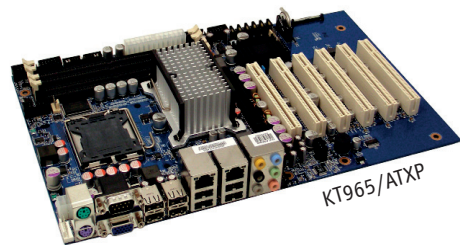

## » KT965 Family «

### Intel® Q965 & ICH8D0 embedded chipset Intel® Core™2 Quad desktop processor support

- » Long term available embedded ATX motherboard
- » Intel® Extreme Graphics Generation 4.0, 1x PCI-Express 16x
- » Flat panel support via ADD2-cards (DVI, LVDS & HDMI)
- » 2x 10/100/1000 Mbps Ethernet
- » Up to 8 GB DDR2
- » 6x SATA150/SATA300 w. RAID 0/1/5/10, HD Audio, 10x USB 2.0

## Technical Information

<b>Processor</b>	Pentium® 4 600 sequence Core™ 2 Duo ,Intel® Core™ 2 Extreme, Intel® Core™ 2 Quad Desktop Socket LGA775 FSB 533/800/1066
<b>Chipset</b>	Intel® Q965 & Intel® ICH8D0
<b>Bus</b>	6x PCI (KT965/ATXP), 5x PCI (KT965/ATXE), 2x PCI (KT965/FLEX) 1x PCI Express® 16x / SDVO for external graphics card or ADD2 cards 1x PCI Express® 4x in 16x slot (KT965/ATXE & KT965/FLEX) 1x mini PCI Express® (KT965/ATXP)
<b>DRAM</b>	4x DIMM-240 for up to 8 GB DDR2/800
<b>Graphics</b>	400 MHz / 1.6 GP/s pixel rate 2D/3D graphics engine
<b>Resolution</b>	Up to 2048 x 1536
<b>Graphic Interfaces</b>	CRT output and SDVO digital output
<b>HDD</b>	6x SATA150/SATA300 w. RAID 0/1/5/10 support
<b>Parallel/Serial Port</b>	Parallel Port with via internal connector, 2x RS232C serial ports with FIFO
<b>USB</b>	10x USB 2.0 (8 external, 2 internal)
<b>Ethernet</b>	2x 10/100/1000 Mbps Ethernet Controller, Realtek RTL8111B
<b>Keyboard/Mouse</b>	Keyboard / mouse + internal connector
<b>Sound</b>	7.1 channel HD audio
<b>GPIO</b>	8 GPIO, 3.3V
<b>Monitoring API/DMI</b>	Software interface to monitor and set hardware values including HDD S.M.A.R.T
<b>Operating Temp.</b>	0°C to 50°C*
<b>Dimensions</b>	ATX, 30,48 cm x 19,05 cm (12,0" x 7,5") FLEX-ATX, 190.5 mm x 228.6 mm (7.5" x 9")