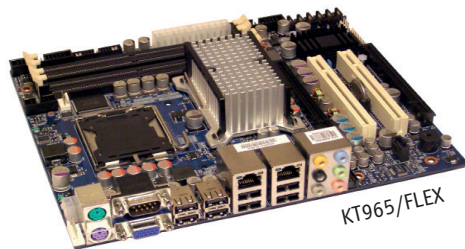

## » KT965 Family «

### Intel® Q965 & ICH8D0 embedded chipset Intel® Core™2 Quad desktop processor support

- » Long term available embedded ATX motherboard
- » Intel® Extreme Graphics Generation 4.0, 1x PCI-Express 16x
- » Flat panel support via ADD2-cards (DVI, LVDS & HDMI)
- » 2x 10/100/1000 Mbps Ethernet
- » Up to 8 GB DDR2
- » 6x SATA150/SATA300 w. RAID 0/1/5/10, HD Audio, 10x USB 2.0

## Technical Information

<b>Processor</b>	Pentium® 4 600 sequence Core™ 2 Duo ,Intel® Core™ 2 Extreme, Intel® Core™ 2 Quad Desktop Socket LGA775 FSB 533/800/1066
<b>Chipset</b>	Intel® Q965 & Intel® ICH8D0
<b>Bus</b>	6x PCI (KT965/ATXP), 5x PCI (KT965/ATXE), 2x PCI (KT965/FLEX) 1x PCI Express® 16x / SDVO for external graphics card or ADD2 cards 1x PCI Express® 4x in 16x slot (KT965/ATXE & KT965/FLEX) 1x mini PCI Express® (KT965/ATXP)
<b>DRAM</b>	4x DIMM-240 for up to 8 GB DDR2/800
<b>Graphics</b>	400 MHz / 1.6 GP/s pixel rate 2D/3D graphics engine
<b>Resolution</b>	Up to 2048 x 1536
<b>Graphic Interfaces</b>	CRT output and SDVO digital output
<b>HDD</b>	6x SATA150/SATA300 w. RAID 0/1/5/10 support
<b>Parallel/Serial Port</b>	Parallel Port with via internal connector, 2x RS232C serial ports with FIFO
<b>USB</b>	10x USB 2.0 (8 external, 2 internal)
<b>Ethernet</b>	2x 10/100/1000 Mbps Ethernet Controller, Realtek RTL8111B
<b>Keyboard/Mouse</b>	Keyboard / mouse + internal connector
<b>Sound</b>	7.1 channel HD audio
<b>GPIO</b>	8 GPIO, 3.3V
<b>Monitoring API/DMI</b>	Software interface to monitor and set hardware values including HDD S.M.A.R.T
<b>Operating Temp.</b>	0°C to 50°C*
<b>Dimensions</b>	ATX, 30,48 cm x 19,05 cm (12,0" x 7,5") FLEX-ATX, 190.5 mm x 228.6 mm (7.5" x 9")